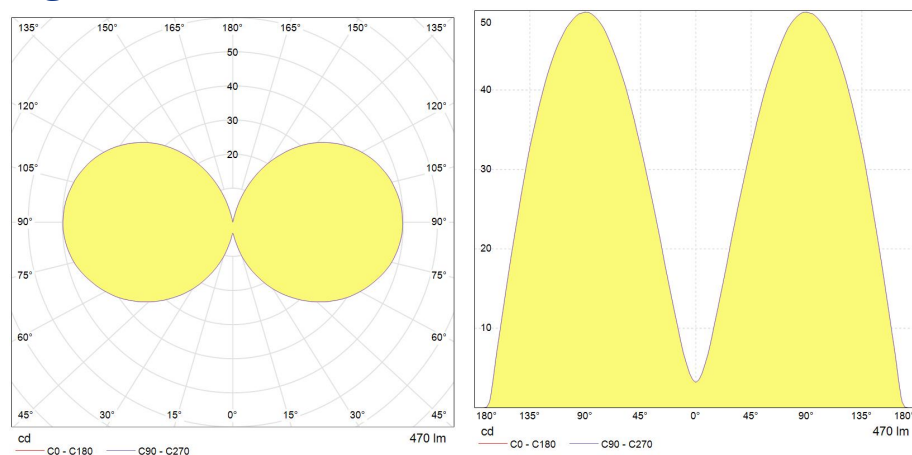

Electrical data

Nominal lamp power factor...	>0.5
Operating Temperature (MIN) [°C]	-20°C
Operating Temperature (MAX) [°C]	+40°C
Starting time (sec)	<0,5 s
Warm up time up to 60% of full light output	Instant on
Number of switching cycles	50000
Nominal lamp voltage range [V]	220-240V
Nominal power [W]	4.5

Logistic data

Shipment	Standard
DUN Code	15994100043505
EAN Code	5994100043508
Pack Quantity	10
Product status	Available

Light distribution