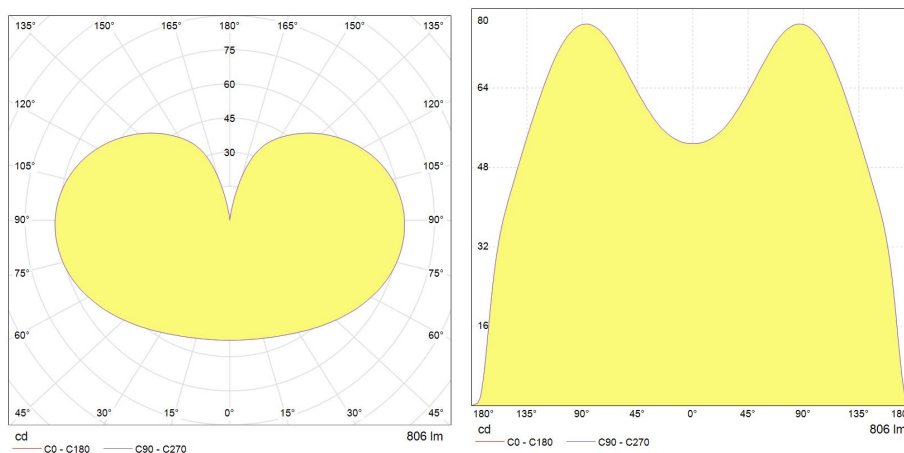

Electrical data

Nominal lamp power factor...	>0.5
Operating Temperature (MIN) [°C]	-20°C
Operating Temperature (MAX) [°C]	+40°C
Starting time (sec)	<0,5 s
Warm up time up to 60% of full light output	Instant on
Number of switching cycles	50000
Nominal lamp voltage range [V]	220-240V
Nominal power [W]	7

Logistic data

Shipment	Standard
DUN Code	15994100042751
EAN Code	5994100042754
Pack Quantity	10
Product status	Available

Light distribution