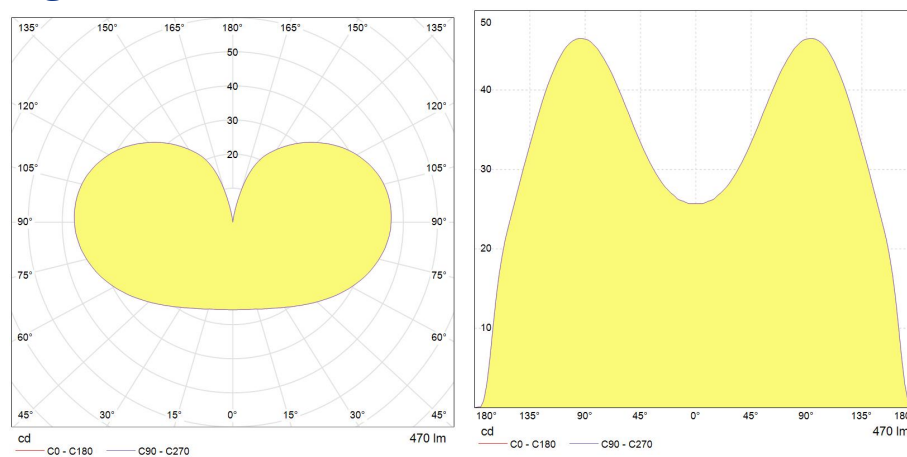

Electrical data

Nominal lamp power factor...	>0.5
Operating Temperature (MIN) [°C]	-20°C
Operating Temperature (MAX) [°C]	+40°C
Starting time (sec)	<0,5 s
Warm up time up to 60% of full light output	Instant on
Number of switching cycles	50000
Nominal lamp voltage range [V]	220-240V
Nominal power [W]	4.5

Logistic data

Shipment	Standard
DUN Code	15994100042690
EAN Code	5994100042693
Pack Quantity	10
Product status	Available

Light distribution