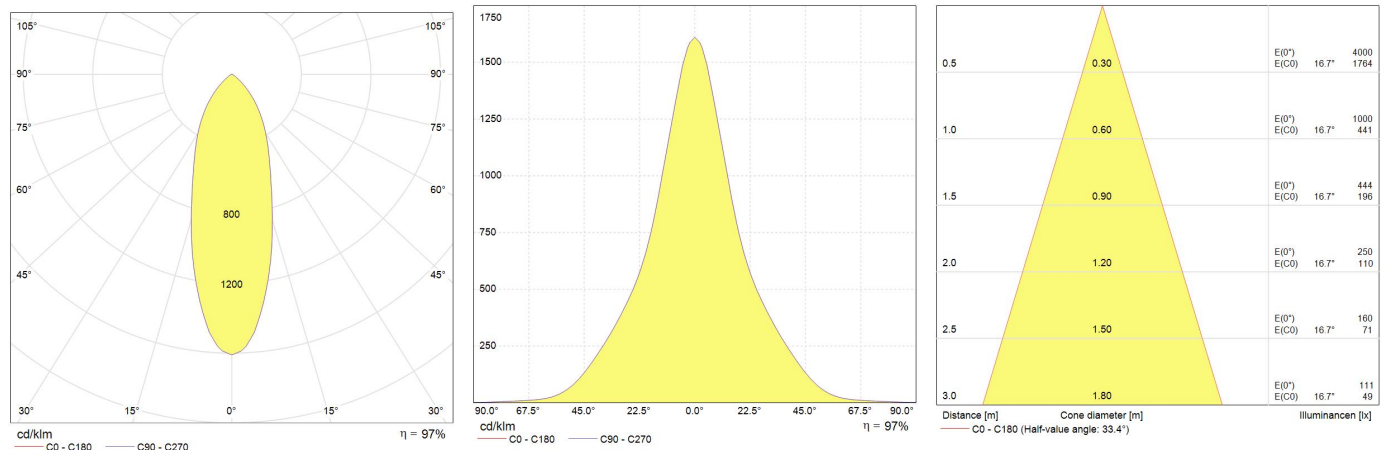

Electrical data

Nominal lamp power factor...	>0.9
Operating Temperature (MIN) [°C]	-20°C
Operating Temperature (MAX) [°C]	+40°C
Starting time (sec)	<0.5 s
Warm up time up to 60% of full light output	Instant on
Number of switching cycles	50000
Dimming Capability	Yes
Nominal power [W]	8
Nominal lamp voltage [V]	12

Logistic data

Shipment	Standard
DUN Code	05994100029441
EAN Code	15994100029448
Pack Quantity	8
Product status	Available

Light distribution