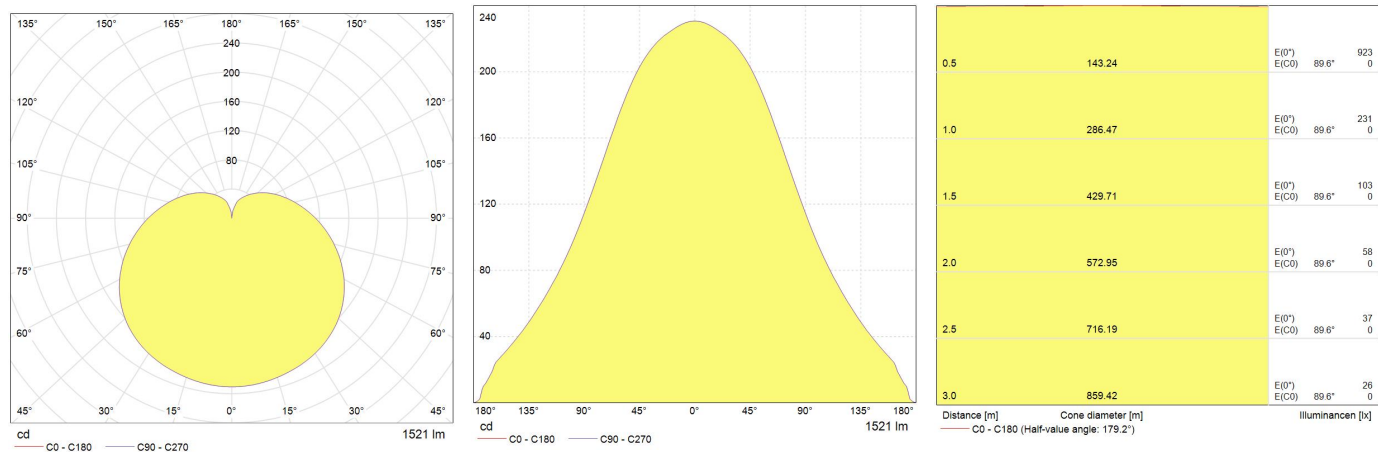

Electrical data

Nominal lamp power factor...	0.7
Operating Temperature (MIN) [°C]	-10
Operating Temperature (MAX) [°C]	40
Starting time (sec)	0.5
Number of switching cycles	50000
Nominal lamp voltage range [V]	220-240
Nominal power [W]	13.2

Logistic data

Shipment	Standard
DUN Code	15994100092985
EAN Code	5994100092988
Pack Quantity	1/12
Product status	Available

Light distribution