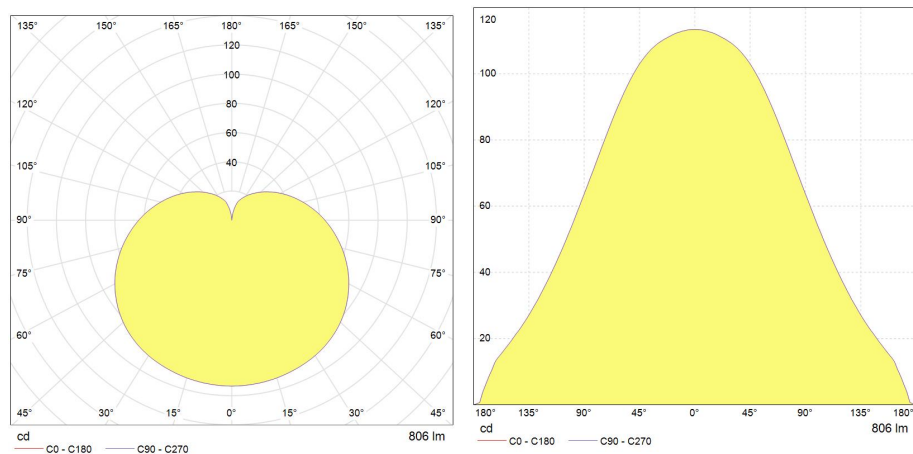

Electrical data

Nominal lamp power factor...	0.7
Operating Temperature (MIN) [°C]	-10
Operating Temperature (MAX) [°C]	40
Starting time (sec)	0.5
Number of switching cycles	50000
Nominal lamp voltage range [V]	220-240
Nominal power [W]	8.8

Logistic data

Shipment	Standard
DUN Code	15994100092886
EAN Code	5994100092889
Pack Quantity	1/12
Product status	Available

Light distribution