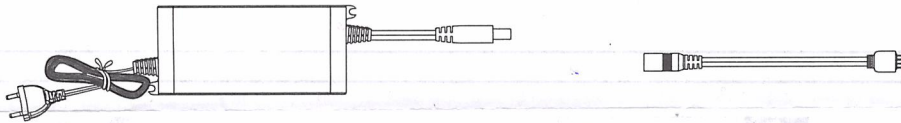

1x

1x

Indoor use only

Constant Current-DC LED (350mA, 700mA..)
12V-AC LED

Constant Voltage 12V-DC LED

702.01