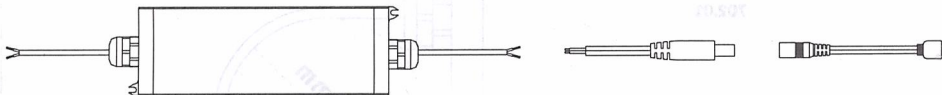

1x

Indoor use only

Constant Current-DC LED (350mA, 700mA..)  
12V-AC LED

Constant Voltage 12V-DC LED

**702.01**

1x

1x

1x