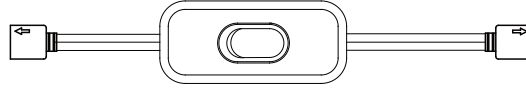

Paulmann

IP20

Info

www.paulmann.com

Paulmann Licht GmbH
Quezinger Feld 2
31832 Springe
Germany

www.paulmann.com

Art.-Nr.: 707.27

DC12V / max.5A

PLIR 03/19

1 x

1 x

A

YourLED Stripe/YourLED ECO Stripe

YourLED Stripe/YourLED ECO Stripe ✓

YourLED Stripe RGB ✗

YourLED Stripe/YourLED ECO Stripe