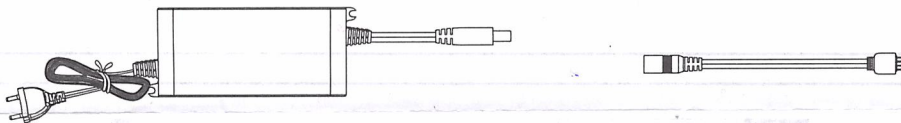

1x

1x

Indoor use only

Constant Current-DC LED (350mA, 700mA..)
12V-AC LED

Constant Voltage 12V-DC LED

702.01