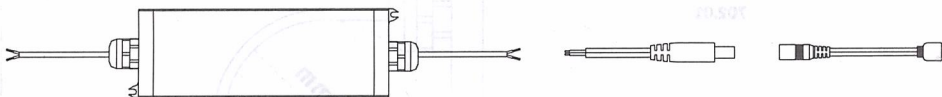

1x

Indoor use only

Constant Current-DC LED (350mA, 700mA..)  
12V-AC LED

Constant Voltage 12V-DC LED

**702.01**

1x

1x

1x