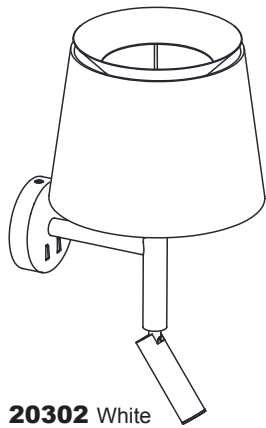

20300 White
20301 Black

1 x E27 max 15W LED not incl

20302 White
20303 Black

1 x E27 max 15W LED not incl
Reading SMD LED 3W 3000K 150LM incl

①

②

③

④

⑤

TECHNICAL FEATURES - CARACTERÍSTICAS TÉCNICAS

1 x E27 max 15W LED not incl
Reading SMD LED 3W 3000K 150LM incl

LOREFAR, SL • faro@lorefar.com • www.faro.es
Dinámica, nº1 • Pol Ind Santa Rita
08755 Castellbisbal • Barcelona • Spain