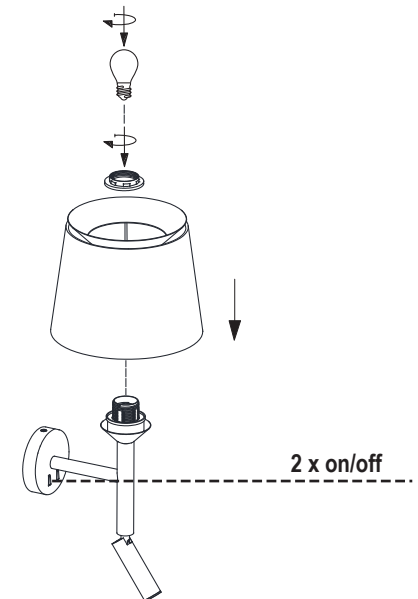

20300 White
20301 Black

1 x E27 max 15W LED not incl

20302 White
20303 Black

1 x E27 max 15W LED not incl
Reading SMD LED 3W 3000K 150LM incl

①

②

③

④

⑤

TECHNICAL FEATURES - CARACTERÍSTICAS TÉCNICAS

1 x E27 max 15W LED not incl
Reading SMD LED 3W 3000K 150LM incl

LOREFAR, SL • faro@lorefar.com • www.faro.es
Dinámica, nº1 • Pol Ind Santa Rita
08755 Castellbisbal • Barcelona • Spain