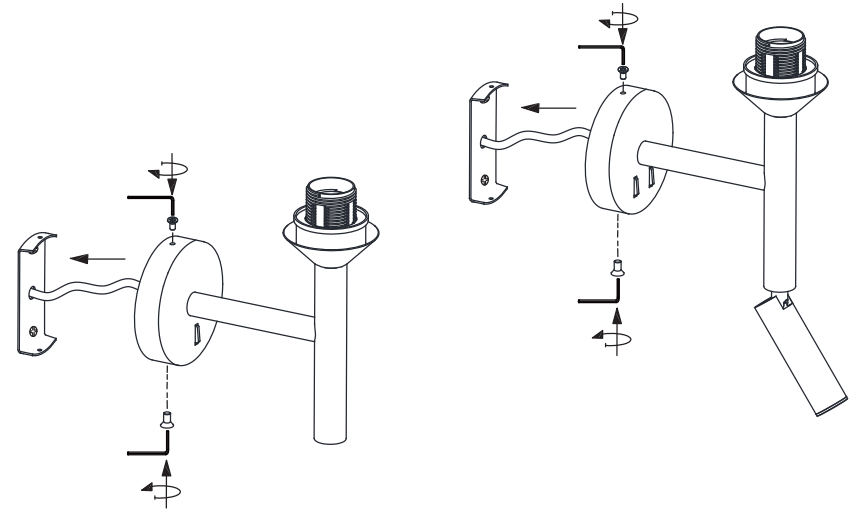

20300 White
20301 Black

1 x E27 max 15W LED not incl

20302 White
20303 Black

1 x E27 max 15W LED not incl
Reading SMD LED 3W 3000K 150LM incl

①

②

③

④

⑤

TECHNICAL FEATURES - CARACTERÍSTICAS TÉCNICAS

1 x E27 max 15W LED not incl
Reading SMD LED 3W 3000K 150LM incl

LOREFAR, SL • faro@lorefar.com • www.faro.es
Dinámica, nº1 • Pol Ind Santa Rita
08755 Castellbisbal • Barcelona • Spain