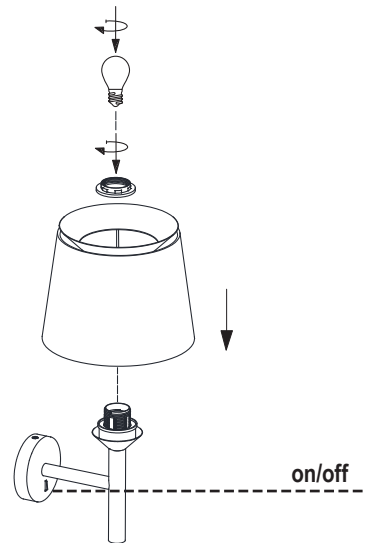

20300 White
20301 Black

1 x E27 max 15W LED not incl

20302 White
20303 Black

1 x E27 max 15W LED not incl
Reading SMD LED 3W 3000K 150LM incl

①

②

③

④

⑤

TECHNICAL FEATURES - CARACTERÍSTICAS TÉCNICAS

1 x E27 max 15W LED not incl
Reading SMD LED 3W 3000K 150LM incl

LOREFAR, SL • faro@lorefar.com • www.faro.es
Dinámica, nº1 • Pol Ind Santa Rita
08755 Castellbisbal • Barcelona • Spain