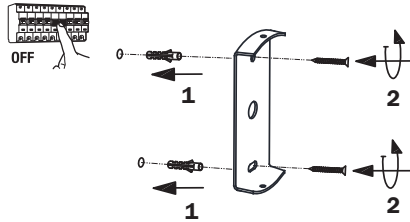

20300 White
20301 Black

1 x E27 max 15W LED not incl

20302 White
20303 Black

1 x E27 max 15W LED not incl
Reading SMD LED 3W 3000K 150LM incl

①

②

③

④

⑤

TECHNICAL FEATURES - CARACTERÍSTICAS TÉCNICAS

1 x E27 max 15W LED not incl
Reading SMD LED 3W 3000K 150LM incl

LOREFAR, SL • faro@lorefar.com • www.faro.es
Dinámica, nº1 • Pol Ind Santa Rita
08755 Castellbisbal • Barcelona • Spain