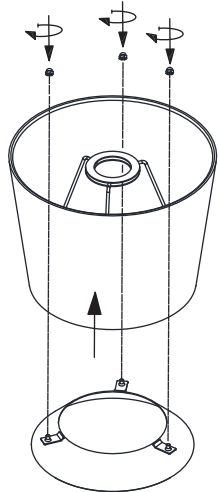

20300 White
20301 Black

1 x E27 max 15W LED not incl

20302 White
20303 Black

1 x E27 max 15W LED not incl
Reading SMD LED 3W 3000K 150LM incl

①

②

③

④

⑤

TECHNICAL FEATURES - CARACTERÍSTICAS TÉCNICAS

1 x E27 max 15W LED not incl
Reading SMD LED 3W 3000K 150LM incl

LOREFAR, SL • faro@lorefar.com • www.faro.es
Dinámica, nº1 • Pol Ind Santa Rita
08755 Castellbisbal • Barcelona • Spain