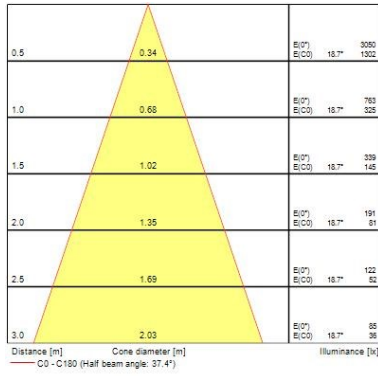

Start Spot IP20

START SPOT LED IP20 5.5W 450LM 4000K

0053544

Average life (h) - L70/B50	30000
Technology	LED
Product features	Integrated LED IP20 adjustable downlight, 450LM, 5.5W, 4000K, 30 degree tilt, 35 degree beam angle, polycarbonate white body, low profile 58mm recessed depth, 86mm bezel diameter, 68-74mm cutout, clear lens.
What temperature Life is measured at (°C):	25

Optical data

Beam angle(°)	35
Colour temperature (K)	4000
CRI (Ra)	80
Distribution type	Direct
Luminous flux (lm)	450
Light colour	Cool white
LOR (%)	100

Physical data

Colour	White
Cutout diameter (mm)	65-74
Diffuser material	Acrylic
Height (mm)	60
IP rating	IP20
Lamp included	Integrated
Length (mm)	86
Recessed depth (mm)	58
Reflector finish	Clear
Vertical tilt (°)	30
Width (mm)	86
Included lamp	Integrated LED

Electrical data

Electrical protection	CLASS 2
Efficacy (Rated) (lm/w)	82
Total power consumption (W)	5.5
Voltage (V)	220-240

PHOTOMETRY

Start Spot IP20

START SPOT LED IP20 5.5W 450LM 4000K

0053544

TECHNICAL DRAWINGS