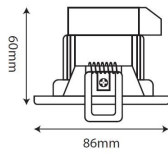

Start Spot IP20

START SPOT LED IP20 5.5W 450LM 4000K

0053544

Average life (h) - L70/B50	30000
Technology	LED
Product features	Integrated LED IP20 adjustable downlight, 450LM, 5.5W, 4000K, 30 degree tilt, 35 degree beam angle, polycarbonate white body, low profile 58mm recessed depth, 86mm bezel diameter, 68-74mm cutout, clear lens.
What temperature Life is measured at (°C):	25

Optical data

Beam angle(°)	35
Colour temperature (K)	4000
CRI (Ra)	80
Distribution type	Direct
Luminous flux (lm)	450
Light colour	Cool white
LOR (%)	100

Physical data

Colour	White
Cutout diameter (mm)	65-74
Diffuser material	Acrylic
Height (mm)	60
IP rating	IP20
Lamp included	Integrated
Length (mm)	86
Recessed depth (mm)	58
Reflector finish	Clear
Vertical tilt (°)	30
Width (mm)	86
Included lamp	Integrated LED

Electrical data

Electrical protection	CLASS 2
Efficacy (Rated) (lm/w)	82
Total power consumption (W)	5.5
Voltage (V)	220-240

PHOTOMETRY

Start Spot IP20

START SPOT LED IP20 5.5W 450LM 4000K

0053544

TECHNICAL DRAWINGS