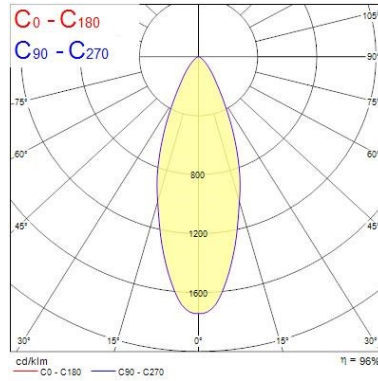

-

PRODUCT OVERVIEW

Beam angle(°)	35
Certifications	CE
Colour temperature (K)	4000
Colour	White
CRI (Ra)	80
EAN code	5410288535449
Luminous flux (lm)	450
Housing	Polycarbonate
IP rating	IP20
Light colour	Cool white
LOR (%)	100
Mount	Ceiling recessed
Ordering number	0053544
Efficacy (Rated) (lm/w)	82
Average life (h) - L70/B50	30000
Technology	LED
Voltage (V)	220-240
Included lamp	Integrated LED

Start Spot IP20

START SPOT LED IP20 5.5W 450LM 4000K

0053544

Average life (h) - L70/B50	30000
Technology	LED
Product features	Integrated LED IP20 adjustable downlight, 450LM, 5.5W, 4000K, 30 degree tilt, 35 degree beam angle, polycarbonate white body, low profile 58mm recessed depth, 86mm bezel diameter, 68-74mm cutout, clear lens.
What temperature Life is measured at (°C):	25

Optical data

Beam angle(°)	35
Colour temperature (K)	4000
CRI (Ra)	80
Distribution type	Direct
Luminous flux (lm)	450
Light colour	Cool white
LOR (%)	100

Physical data

Colour	White
Cutout diameter (mm)	65-74
Diffuser material	Acrylic
Height (mm)	60
IP rating	IP20
Lamp included	Integrated
Length (mm)	86
Recessed depth (mm)	58
Reflector finish	Clear
Vertical tilt (°)	30
Width (mm)	86
Included lamp	Integrated LED

Electrical data

Electrical protection	CLASS 2
Efficacy (Rated) (lm/w)	82
Total power consumption (W)	5.5
Voltage (V)	220-240

PHOTOMETRY

Start Spot IP20

START SPOT LED IP20 5.5W 450LM 4000K

0053544

TECHNICAL DRAWINGS